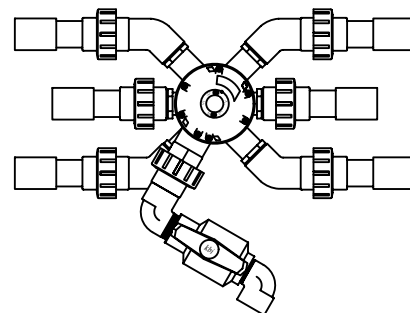

# Automatic Distributing Valve Assemblies

Scale: 1" = 12" Note: Inlet orientation not as shown

Oreco Systems  
Incorporated

814 AIRWAY AVENUE  
SUTHERLIN, OREGON  
97479 - 9012

TOLL FREE:  
(800) 348 - 9843

TELEPHONE:  
(541) 459 - 4449

FACSIMILE:  
(541) 459 - 2884

Top View - V4402/V6402  
(V6402 shown)

Top View - V4403/V6403  
(V6403 shown)

Top View - V4404/V6404  
(V6404 shown)

Top View - V4605/V6605  
(V4605 shown)

Top View - V4606/V6606  
(V4606 shown)

Side View - Hydrotek Enclosure  
Scale: 1" = 24"

FACSIMILE:  
(541) 459-2884

Top View - V4402/V6402  
(V6402 shown)

Top View - V4403/V6403  
(V6403 shown)

Top View - V4404/V6404  
(V6404 shown)

Top View - V4605/V6605  
(V4605 shown)

Top View - V4606/V6606  
(V4606 shown)