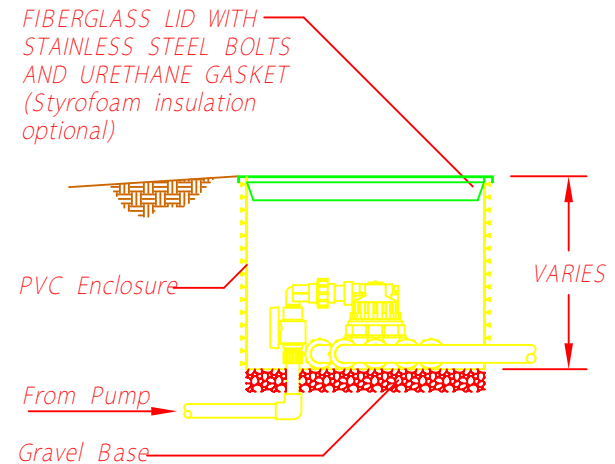

TELEPHONE:  
(541) 459 - 4449

FACSIMILE:  
(541) 459 - 2884

Top View - V4402/V6402  
(V6402 shown)

Top View - V4403/V6403  
(V6403 shown)

Top View - V4404/V6404  
(V6404 shown)

Top View - V4605/V6605  
(V4605 shown)

Top View - V4606/V6606  
(V4606 shown)

Side View - Hydrotek Enclosure  
Scale: 1" = 24"