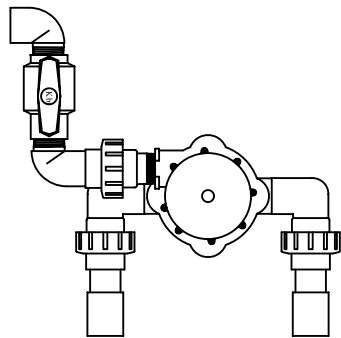

# Automatic Distributing Valve Assemblies

Scale: 1" = 12" Note: Inlet orientation not as shown

Oreco Systems  
Incorporated

814 AIRWAY AVENUE  
SUTHERLIN, OREGON  
97479 - 9012

TOLL FREE:  
(800) 348 - 9843

TELEPHONE:  
(541) 459 - 4449

FACSIMILE:  
(541) 459 - 2884

Top View - V4402/V6402  
(V6402 shown)

Top View - V4403/V6403  
(V6403 shown)

Top View - V4404/V6404  
(V6404 shown)

Top View - V4605/V6605  
(V4605 shown)

Top View - V4606/V6606  
(V4606 shown)

Side View - Hydrotek Enclosure  
Scale: 1" = 24"

FACSIMILE:  
(541) 459-2884

Top View - V4402/V6402  
(V6402 shown)

Top View - V4403/V6403  
(V6403 shown)

Top View - V4404/V6404  
(V6404 shown)

Top View - V4605/V6605  
(V4605 shown)

Top View - V4606/V6606  
(V4606 shown)