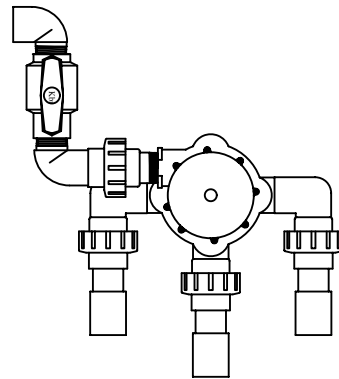

# Automatic Distributing Valve Assemblies

Scale: 1" = 12" Note: Inlet orientation not as shown

Oreco Systems  
Incorporated

814 AIRWAY AVENUE  
SUTHERLIN, OREGON  
97479 - 9012

TOLL FREE:  
(800) 348 - 9843

TELEPHONE:  
(541) 459 - 4449

FACSIMILE:  
(541) 459 - 2884

Top View - V4402/V6402  
(V6402 shown)

Top View - V4403/V6403  
(V6403 shown)

Top View - V4404/V6404  
(V6404 shown)

Top View - V4605/V6605  
(V4605 shown)

Top View - V4606/V6606  
(V4606 shown)

Side View - Hydrotek Enclosure  
Scale: 1" = 24"

FACSIMILE:  
(541) 459-2884

Top View - V4402/V6402  
(V6402 shown)

Top View - V4403/V6403  
(V6403 shown)

Top View - V4404/V6404  
(V6404 shown)

Top View - V4605/V6605  
(V4605 shown)

Top View - V4606/V6606  
(V4606 shown)