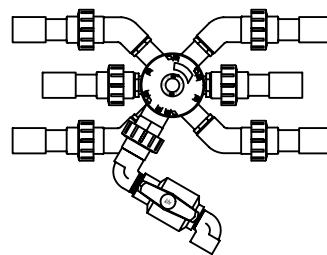

# Automatic Distributing Valve Assemblies

Scale: 1" = 12" Note: Inlet orientation not as shown

Orenco Systems  
Incorporated

814 AIRWAY AVENUE  
SUTHERLIN, OREGON  
97479-9012

TOLL FREE:  
(800) 348-9843

TELEPHONE:  
(541) 459-4449

FACSIMILE:  
(541) 459-2884

Top View - V4402/V6402  
(V6402 shown)

Top View - V4403/V6403  
(V6403 shown)

Top View - V4404/V6404  
(V6404 shown)

Top View - V4605/V6605  
(V4605 shown)

Top View - V4606/V6606  
(V4606 shown)