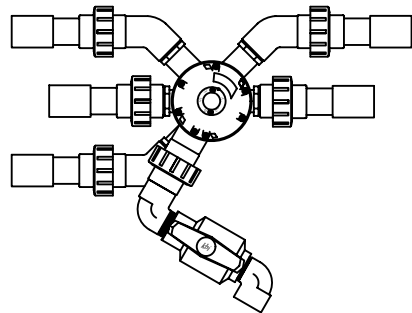

# Automatic Distributing Valve Assemblies

Scale: 1" = 12" Note: Inlet orientation not as shown

Oreco Systems  
Incorporated

814 AIRWAY AVENUE  
SUTHERLIN, OREGON  
97479 - 9012

TOLL FREE:  
(800) 348 - 9843

TELEPHONE:  
(541) 459 - 4449

FACSIMILE:  
(541) 459 - 2884

Top View - V4402/V6402  
(V6402 shown)

Top View - V4403/V6403  
(V6403 shown)

Top View - V4404/V6404  
(V6404 shown)

Top View - V4605/V6605  
(V4605 shown)

Top View - V4606/V6606  
(V4606 shown)

Side View - Hydrotek Enclosure  
Scale: 1" = 24"

FACSIMILE:  
(541) 459-2884

Top View - V4402/V6402  
(V6402 shown)

Top View - V4403/V6403  
(V6403 shown)

Top View - V4404/V6404  
(V6404 shown)

Top View - V4605/V6605  
(V4605 shown)

Top View - V4606/V6606  
(V4606 shown)