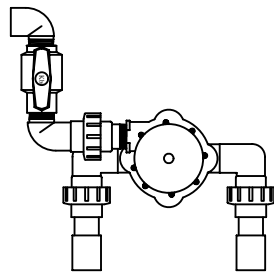

# Automatic Distributing Valve Assemblies

Scale: 1" = 12" Note: Inlet orientation not as shown

Orenco Systems  
Incorporated

814 AIRWAY AVENUE  
SUTHERLIN, OREGON  
97479-9012

TOLL FREE:  
(800) 348-9843

TELEPHONE:  
(541) 459-4449

FACSIMILE:  
(541) 459-2884

Top View - V4402/V6402  
(V6402 shown)

Top View - V4403/V6403  
(V6403 shown)

Top View - V4404/V6404  
(V6404 shown)

Top View - V4605/V6605  
(V4605 shown)

Top View - V4606/V6606  
(V4606 shown)