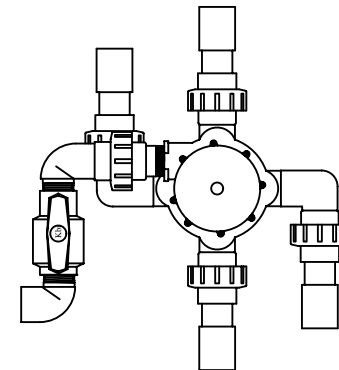

# Automatic Distributing Valve Assemblies

Scale: 1" = 12" Note: Inlet orientation not as shown

Oreco Systems  
Incorporated

814 AIRWAY AVENUE  
SUTHERLIN, OREGON  
97479 - 9012

TOLL FREE:  
(800) 348 - 9843

TELEPHONE:  
(541) 459 - 4449

FACSIMILE:  
(541) 459 - 2884

Top View - V4402/V6402  
(V6402 shown)

Top View - V4403/V6403  
(V6403 shown)

Top View - V4404/V6404  
(V6404 shown)

Top View - V4605/V6605  
(V4605 shown)

Top View - V4606/V6606  
(V4606 shown)

Side View - Hydrotek Enclosure  
Scale: 1" = 24"

FACSIMILE:  
(541) 459-2884

Top View - V4402/V6402  
(V6402 shown)

Top View - V4403/V6403  
(V6403 shown)

Top View - V4404/V6404  
(V6404 shown)

Top View - V4605/V6605  
(V4605 shown)

Top View - V4606/V6606  
(V4606 shown)