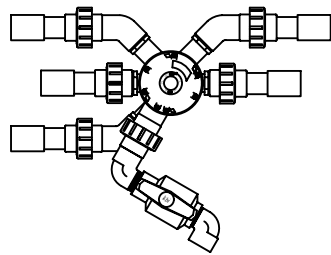

# Automatic Distributing Valve Assemblies

Scale: 1" = 12" Note: Inlet orientation not as shown

Orenco Systems  
Incorporated

814 AIRWAY AVENUE  
SUTHERLIN, OREGON  
97479-9012

TOLL FREE:  
(800) 348-9843

TELEPHONE:  
(541) 459-4449

FACSIMILE:  
(541) 459-2884

Top View - V4402/V6402  
(V6402 shown)

Top View - V4403/V6403  
(V6403 shown)

Top View - V4404/V6404  
(V6404 shown)

Top View - V4605/V6605  
(V4605 shown)

Top View - V4606/V6606  
(V4606 shown)