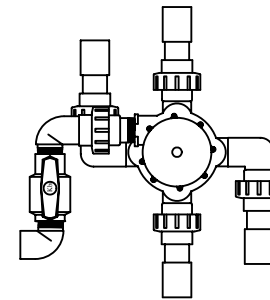

Top View - V4606/V6606  
(V4606 shown)

Side View - Hydrotek Enclosure  
Scale: 1" = 24"

# Automatic Distributing Valve Assemblies

Scale: 1" = 12" Note: Inlet orientation not as shown

Orenco Systems  
Incorporated

814 AIRWAY AVENUE  
SUTHERLIN, OREGON  
97479-9012

TOLL FREE:  
(800) 348-9843

TELEPHONE:  
(541) 459-4449

FACSIMILE:  
(541) 459-2884

Top View - V4402/V6402  
(V6402 shown)

Top View - V4403/V6403  
(V6403 shown)

Top View - V4404/V6404  
(V6404 shown)

Top View - V4605/V6605  
(V4605 shown)

Top View - V4606/V6606  
(V4606 shown)