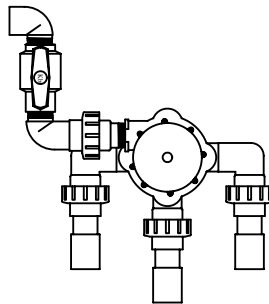

# Automatic Distributing Valve Assemblies

Scale: 1" = 12" Note: Inlet orientation not as shown

Orenco Systems  
Incorporated

814 AIRWAY AVENUE  
SUTHERLIN, OREGON  
97479-9012

TOLL FREE:  
(800) 348-9843

TELEPHONE:  
(541) 459-4449

FACSIMILE:  
(541) 459-2884

Top View - V4402/V6402  
(V6402 shown)

Top View - V4403/V6403  
(V6403 shown)

Top View - V4404/V6404  
(V6404 shown)

Top View - V4605/V6605  
(V4605 shown)

Top View - V4606/V6606  
(V4606 shown)