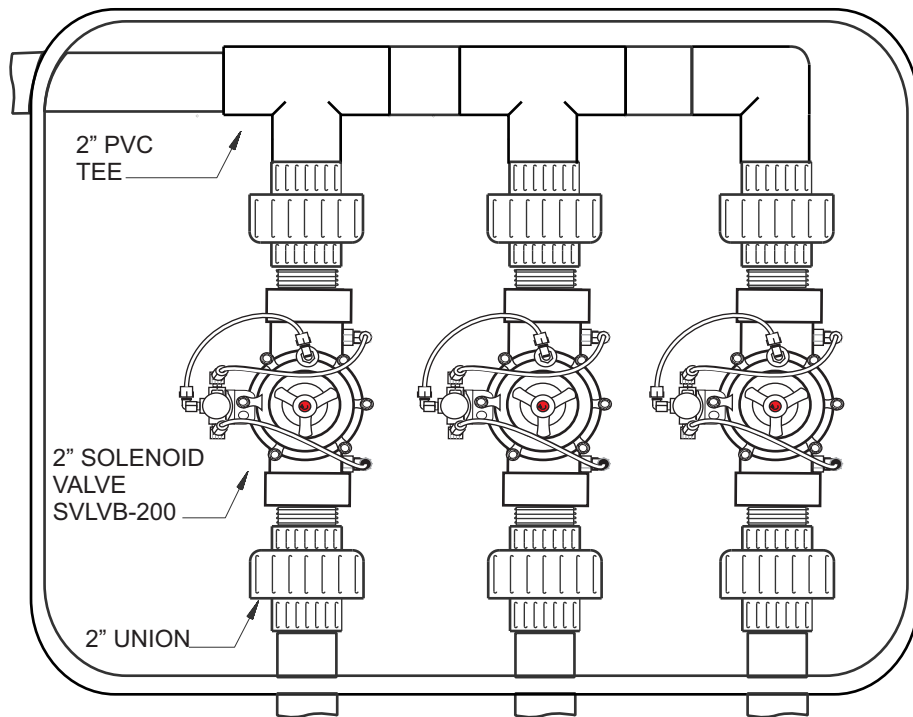

SOURCE IN →

**GEOFLOW** 2" ZONE VALVE BOX - SVLVB200 X 2

17D12

NotToScale  
GFKRF

SOURCE IN →

**GEOFLOW** 2" ZONE VALVE BOX - SVLVB200 X 3

17D12

NotToScale  
GFKRF