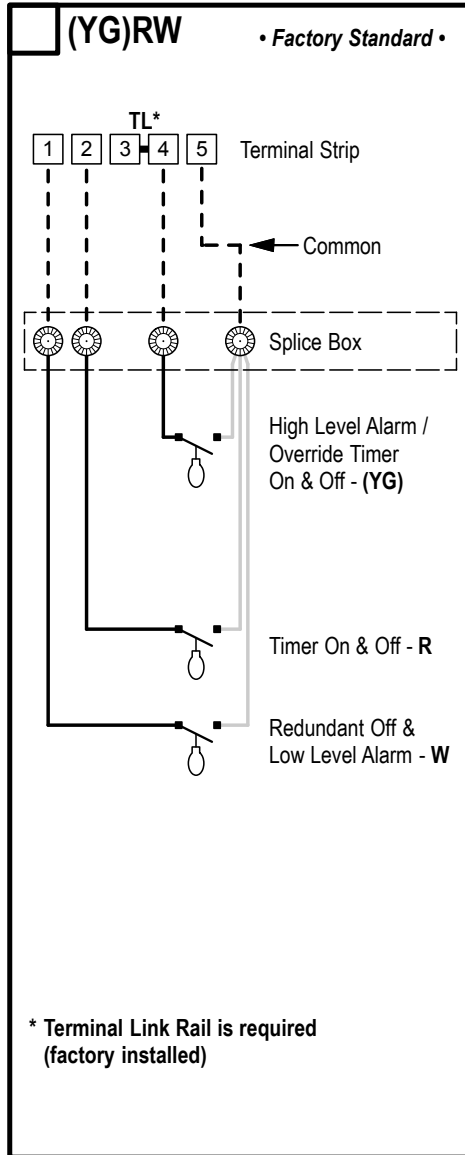

Float Wiring Diagram

Check the appropriate box for the float functions used in your system.

Wires

- - - Field Wire
- Float Wire White
- Float Wire Black

Splices

-  Specs: waterproof twist-on wire connector

Float Types

-  Specs: contact - normally open differential - no minimum power rating - signal