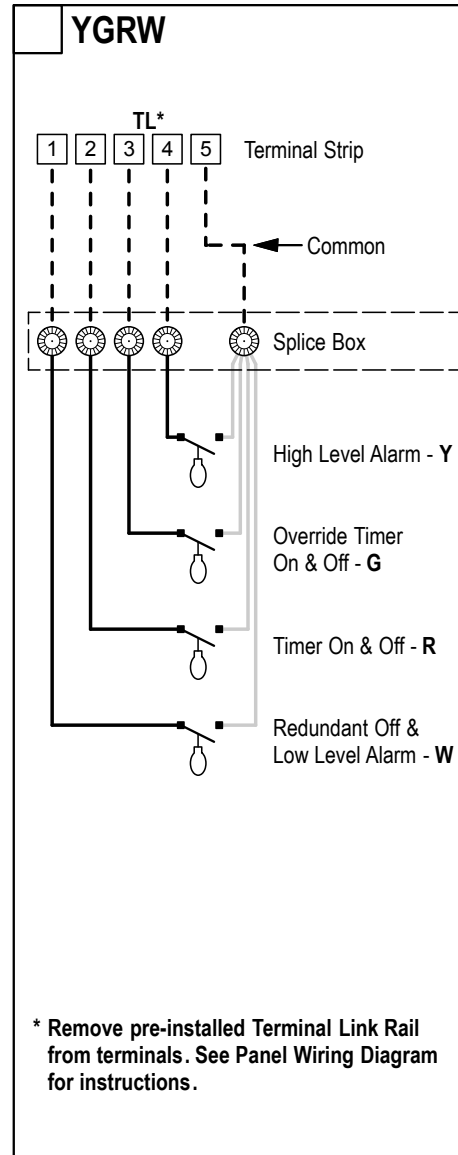

Float Wiring Diagram

Check the appropriate box for the float functions used in your system.

Wires

- - - Field Wire
- Float Wire White
- Float Wire Black

Splices

-  Specs: waterproof twist-on wire connector

Float Types

-  Specs: contact - normally open differential - no minimum power rating - signal