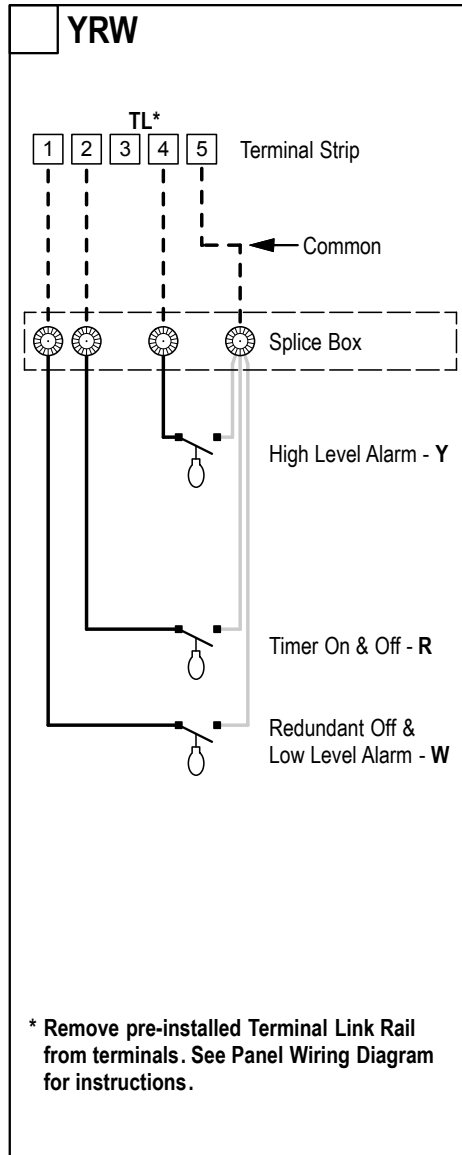

Float Wiring Diagram

Check the appropriate box for the float functions used in your system.

Wires

- - - Field Wire
- Float Wire White
- Float Wire Black

Splices

-  Specs: waterproof twist-on wire connector

Float Types

-  Specs: contact - normally open differential - no minimum power rating - signal