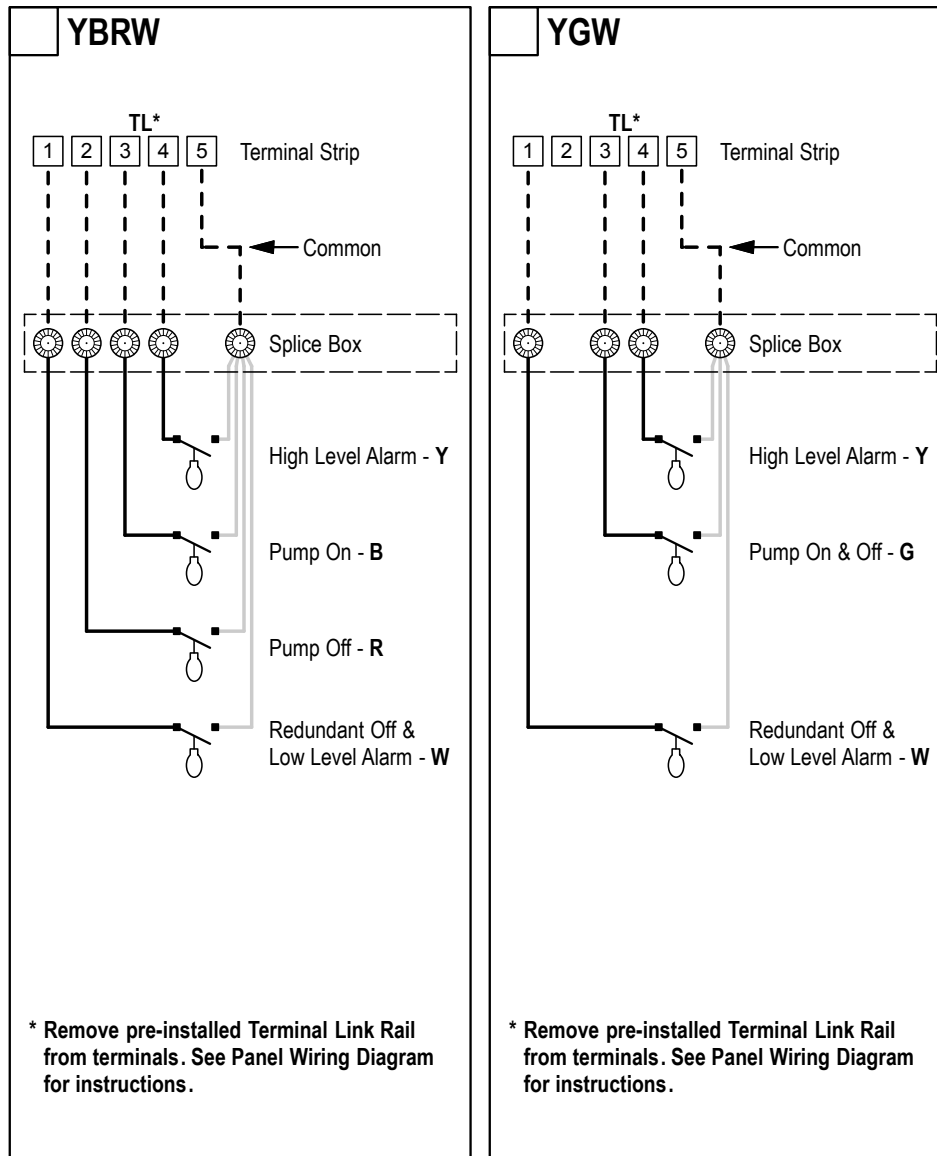

Float Wiring Diagram

Check the appropriate box for the float functions used in your system.

Wires

- Field Wire
- Float Wire White
- Float Wire Black

Splices

-  Specs: waterproof twist-on wire connector

Float Types

-  Specs: contact - normally open differential - no minimum power rating - signal