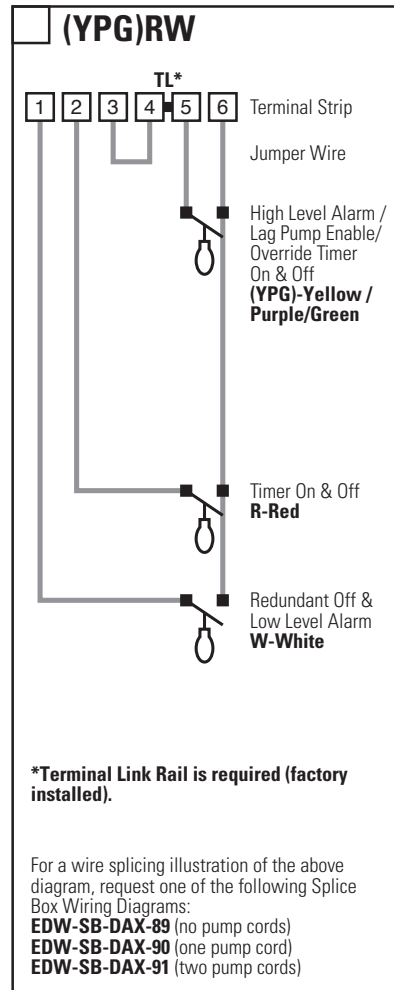

Float Arrangement Diagram

Check the appropriate box for the float function (color code) used in your system.

Oreco Systems[®]
Incorporated

814 AIRWAY AVENUE

SUTHERLIN, OREGON

97479-9012

TELEPHONE:

(541) 459-4449

FACSIMILE:

(541) 459-2884

Float Types

- **Typical Oreco float model:** A
- **Specs:** contact - normally open differential - no minimum power rating - signal
- **Possible substitutions:** B,C,D

Control Panel Series