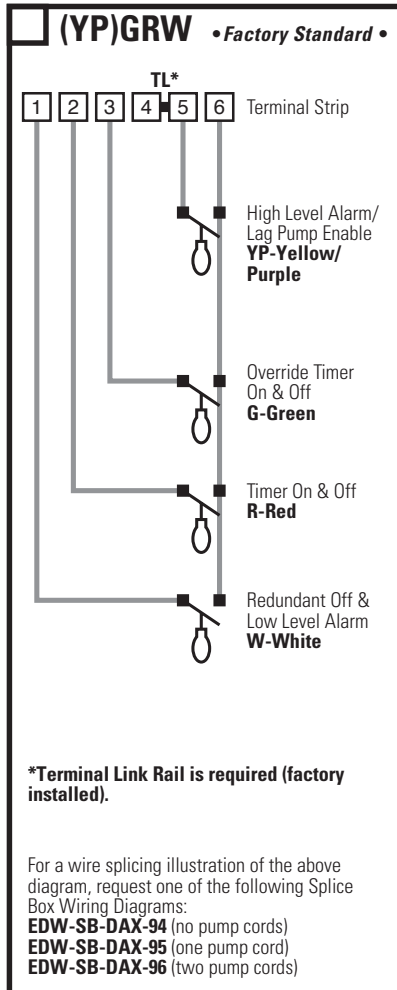

Float Arrangement Diagram

Check the appropriate box for the float function (color code) used in your system.

Oreco Systems[®]
Incorporated

814 AIRWAY AVENUE

SUTHERLIN, OREGON

97479-9012

TELEPHONE:

(541) 459-4449

FACSIMILE:

(541) 459-2884

Float Types

- **Typical Oreco float model:** A
- **Specs:** contact - normally open differential - no minimum power rating - signal
- **Possible substitutions:** B,C,D

Control Panel Series

MVP-DAX PT RO

Drawing No.

EDW-FA-DAX-13

EDW-FA-DAX-13
Rev 2.5 © 11/09/05